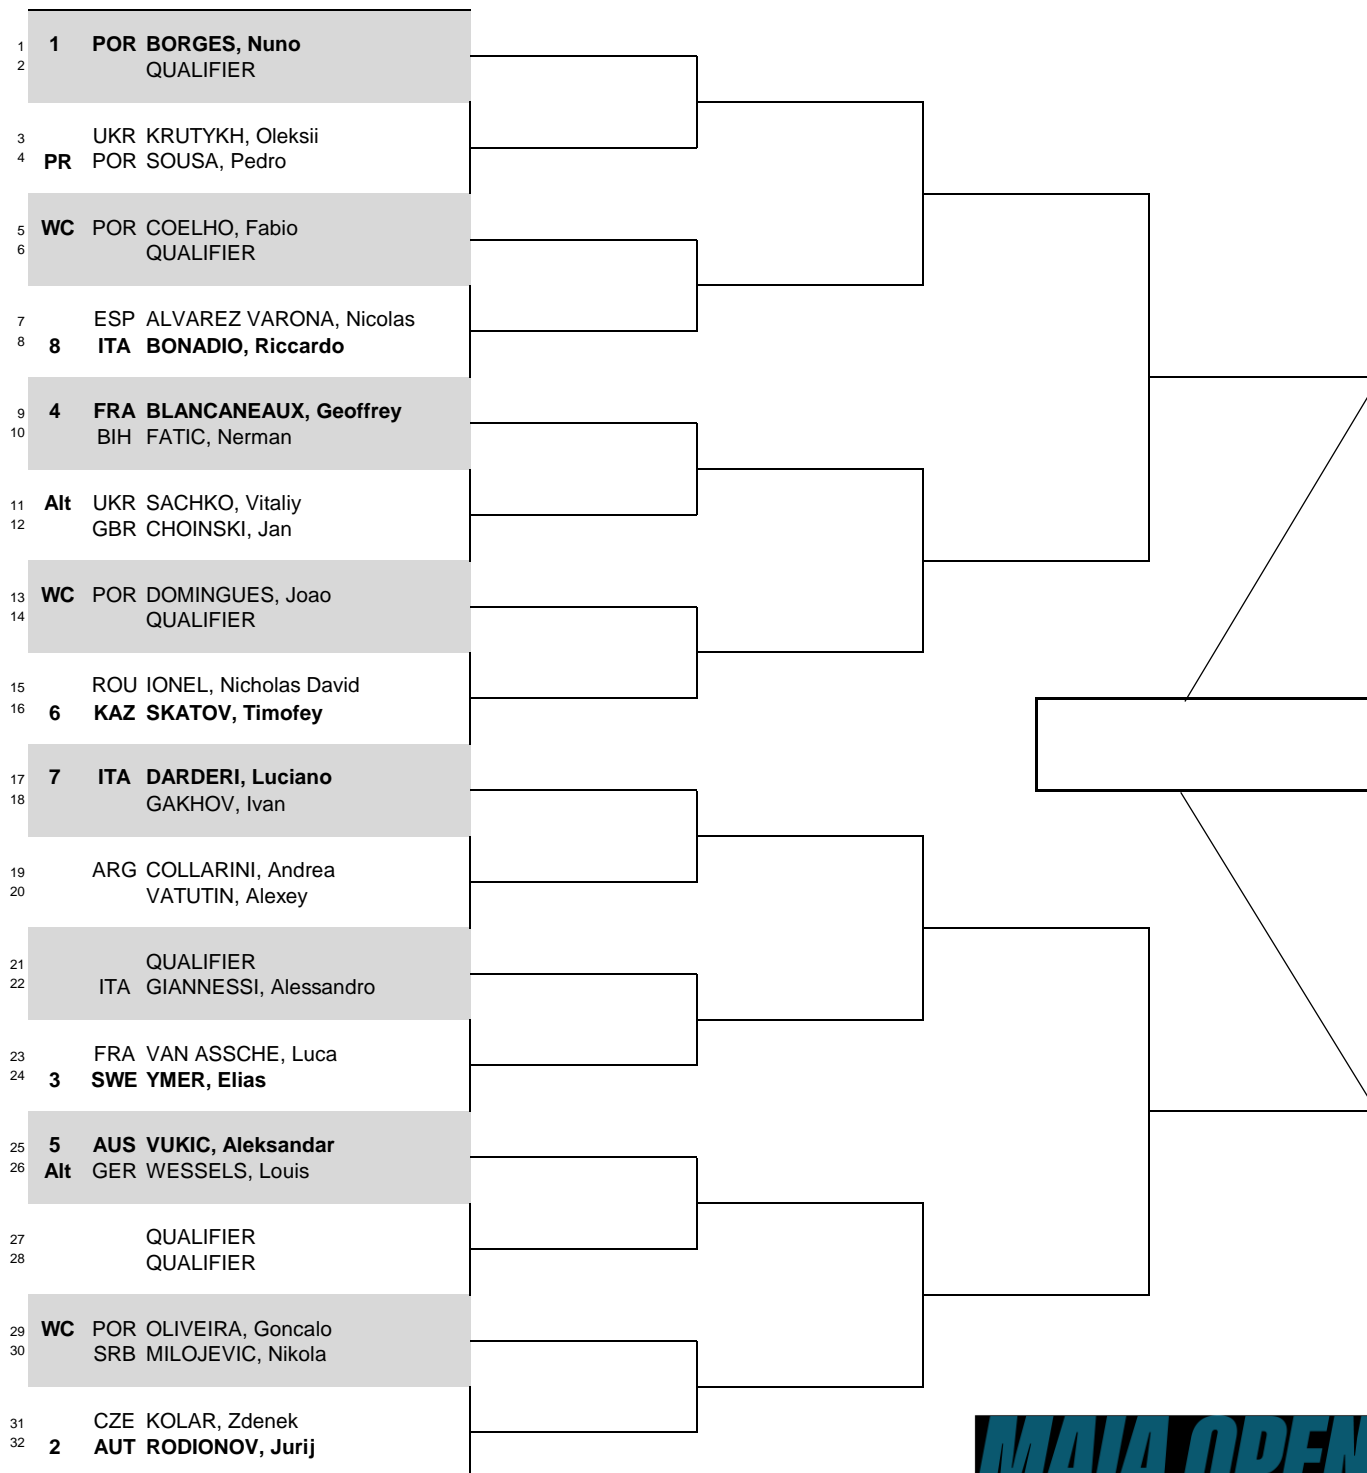

# Maia Open

CITY, COUNTRY  
Maia, Portugal

TOURNAMENT DATES  
28 November - 4 December 2022

SURFACE  
Red Clay

CATEGORY  
Challenger 80

PRIZE MONEY  
€ 45,730

**MAIN DRAW SINGLES**

ATP, Inc. © Copyright 2014

SEEDED PLAYERS		RANK	PRIZE MONEY	POINTS	ALTERNATES/LUCKY LOSERS	WITHDRAWALS	RETIREMENTS/WALKOVERS
1	BORGES, Nuno	91	<b>WINNER</b>	€ 6,190	80	L. Wessels (Alt)	
2	RODIONOV, Jurij	122	<b>FINALIST</b>	€ 3,650	50	V. Sachko (Alt)	
3	YMER, Elias	130	<b>SEMI-FINALIST</b>	€ 2,160	30		
4	BLANCANEUX, Geoffrey	135	<b>QUARTER-FINALIST</b>	€ 1,260	16		
5	VUKIC, Aleksandar	140	<b>SECOND ROUND</b>	€ 730	7		
6	SKATOV, Timofey	146	<b>FIRST ROUND</b>	€ 450	0		
7	DARDERI, Luciano	178					
8	BONADIO, Riccardo	191					